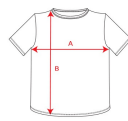

SCHEME

QUANTITIES

	Box	Pack
Adults:	50 un.	5 un.
Kids:	100 un.	5 un.